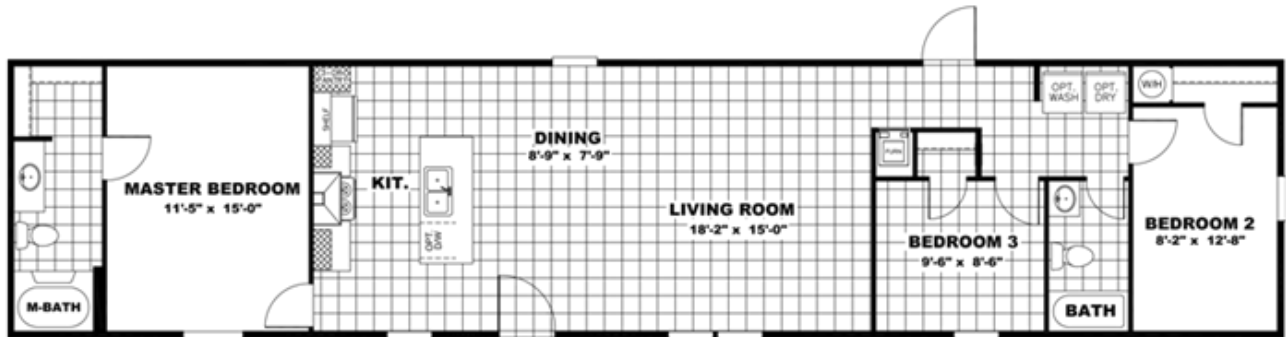

THE BREEZE

THE BREEZE Floor plan number: CLW044050TX

3 beds • 2 baths • 1152 sq.ft. • 16' width • 72' depth

Our home building facilities invest in continuous product and process improvements. Plans, dimensions, features, materials, specifications and availability are subject to change without notice or obligation. Renderings and floor plans are representative likenesses of our homes and may differ from the actual homes. We invite you to tour a Home Center near you and inspect the highest value in quality housing available or call (903) 463-8499 to speak with a Home Consultant. Copyright 2017, CMH. All rights reserved.